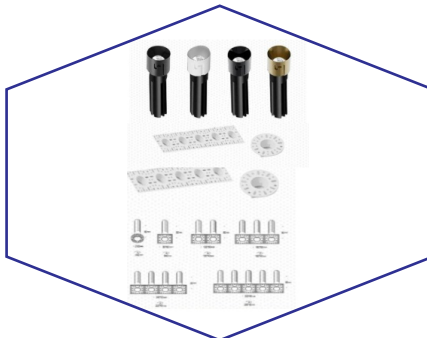

TRIMLESS DETACHABLE COB

MODEL	WATT	BODY COLOR	REFLECTOR	BEAM ANGLE	DIMENSION	CUT OUT
TLCOB-020	7W	BLACK/WHITE	-	36°	H-75MM	40MM
TLCOB-020	12W	BLACK/WHITE	-	36°	96X88MM	75MM