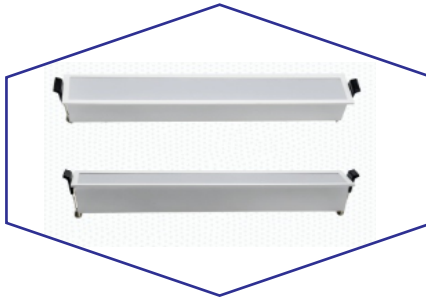

LED LINEAR LIGHT

DIFFUSE LINEA

MODEL	WATT	BODY COLOR	REFLECTOR	BEAM ANGLE	DIMENSION	CUT OUT
TLCOB-304	20W	WH/BK	-	36°	L-276MM,W-41MM, H32MM	35X272MM
TLCOB-304	30W	WH/BK	-	36°	L-409MM,W-41MM,H32MM	35X405MM