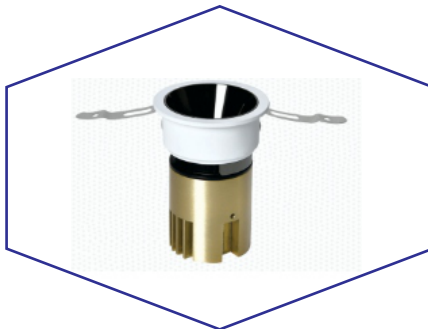

LUNA COB

MODEL	WATT	BODY COLOR	REFLECTOR	BEAM ANGLE	DIMENSION	CUT OUT
TLCOB-007	09W	WH/BK	-	38°	H-56MM, OUTER-60MM	55MM
TLCOB-007	12W	WH/BK	-	38°	H-63MM, OUTER-80MM	75MM

LED COB LIGHT

GLORIA COB

MODEL	WATT	BODY COLOR	REFLECTOR	BEAM ANGLE	DIMENSION	CUT OUT
TLCOB-008	09W	WH/BK	-	38°	H-56MM, OUTER-60MM	55MM
TLCOB-008	12W	WH/BK	-	38°	H-63MM, OUTER-80MM	75MM

SWISS DETACHABLE

MODEL	WATT	BODY COLOR	REFLECTOR	BEAM ANGLE	DIMENSION	CUT OUT
TLCOB-009	7W	WH/BK	GM/BK	38°	H-83MM, OUTER-40MM	35MM
TLCOB-009	12W	WH/BK	GM/BK	38°	H-90MM, OUTER-60MM	55MM

PENCIL COB

MODEL	WATT	BODY COLOR	REFLECTOR	BEAM ANGLE	DIMENSION	CUT OUT
TLCOB-010	12W	WH/BK	-	38°	60X80MM	50MM