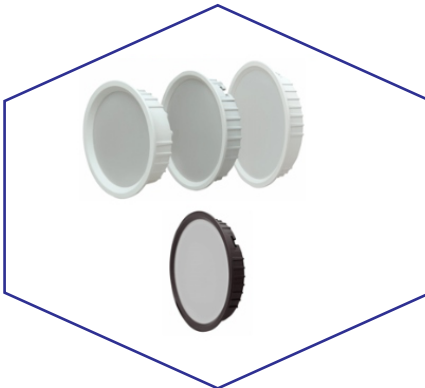

NEXUS DOWNLIGHT

MODEL	WATT	BODY COLOR	REFLECTOR	BEAM ANGLE	DIMENSION	CUT OUT
TLCOB-202	12W	BK/WH	-	36°	108X24MM	100MM
TLCOB-202	18W	BK/WH	-	36°	133X24MM	125MM
TLCOB-202	24W	BK/WH	-	36°	158X24MM	150MM