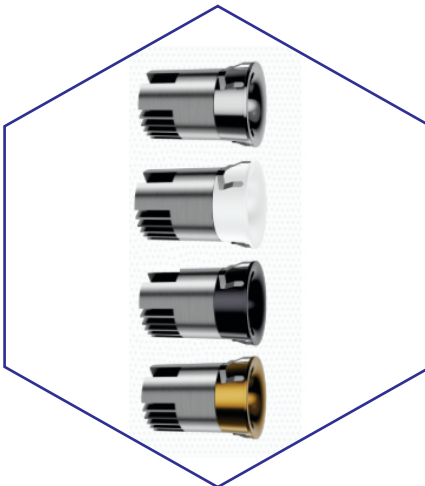

LED COB LIGHT

MARVEL COB

MODEL	WATT	BODY COLOR	REFLECTOR	BEAM ANGLE	DIMENSION	CUT OUT
TLCOB-004	12W	METALLIC ROSE GOLD METALLIC SETIN BLK	-	36°	85X70MM	75MM

SPARKLE COB

MODEL	WATT	BODY COLOR	REFLECTOR	BEAM ANGLE	DIMENSION	CUT OUT
TLCOB-005	12W	METALLIC ROSE GOLD METALLIC SETIN BLK	-	36°	80X45MM	75MM