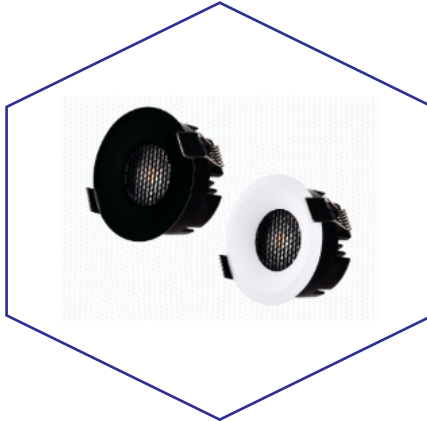

LED COB LIGHT

CAMERY COB

MODEL	WATT	BODY COLOR	REFLECTOR	BEAM ANGLE	DIMENSION	CUT OUT
TLCOB-015	7W	BLACK/WHITE	-	36°	D68MM H36MM	60MM
TLCOB-015	12W	BLACK/WHITE	-	36°	D83MM H42MM	75MM
TLCOB-015	18W	BLACK/WHITE	-	36°	D93MM H45MM	85MM