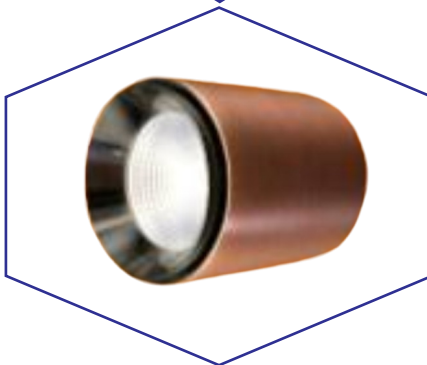

ROYAL CYLINDER (BK-WH)

MODEL	WATT	BODY COLOR	REFLECTOR	BEAM ANGLE	DIMENSION	CUT OUT
TLCYL-111	7W	BLACK/WHITE	-	36°	63X63MM	-
TLCYL-111	12W	BLACK/WHITE	-	36°	83X65MM	-
TLCYL-111	18W	BLACK/WHITE	-	36°	105X75MM	-