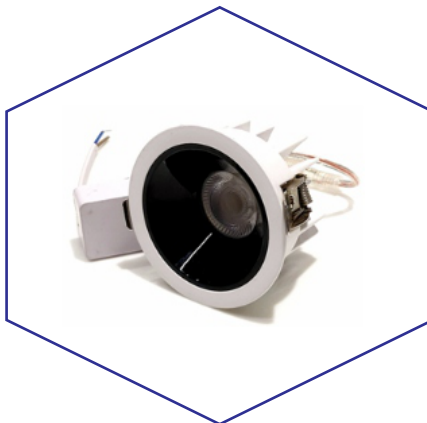

IP54 RAIN PROOF COB

MODEL	WATT	BODY COLOR	REFLECTOR	BEAM ANGLE	DIMENSION	CUT OUT
TLCOB-016	12W	BLACK/WHITE	-	36°	85X70MM	75MM
TLCOB-016	18W	BLACK/WHITE	-	36°	105X75MM	95MM
TLCOB-016	30W	BLACK/WHITE	-	36°	130X75MM	115MM
TLCOB-016	60W	BLACK/WHITE	-	36°	150X80MM	135MM