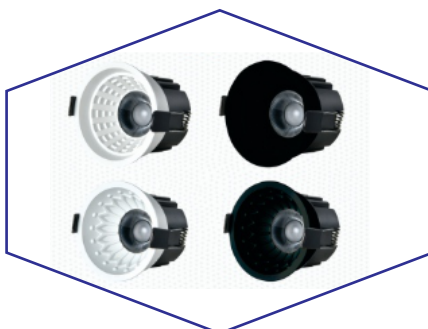

SWISS DETACHABLE

MODEL	WATT	BODY COLOR	REFLECTOR	BEAM ANGLE	DIMENSION	CUT OUT
TLCOB-009	7W	WH/BK	GM/BK	38°	H-83MM, OUTER-40MM	35MM
TLCOB-009	12W	WH/BK	GM/BK	38°	H-90MM, OUTER-60MM	55MM

PENCIL COB

MODEL	WATT	BODY COLOR	REFLECTOR	BEAM ANGLE	DIMENSION	CUT OUT
TLCOB-010	12W	WH/BK	-	38°	60X80MM	50MM