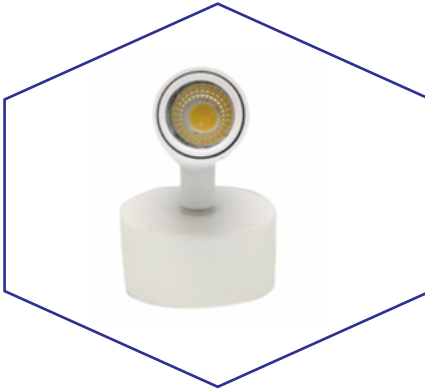

LED COB LIGHT

PULLOUT LANSE MODEL

MODEL	WATT	BODY COLOR	REFLECTOR	BEAM ANGLE	DIMENSION	CUT OUT
TLCOB-254	12W	BK/WH	-	36°	120X50MM	-
TLCOB-254	20W	BK/WH	-	36°	160X65MM	-
TLCOB-254	30W-300MA	BK/WH	-	36°	180X75MM	-