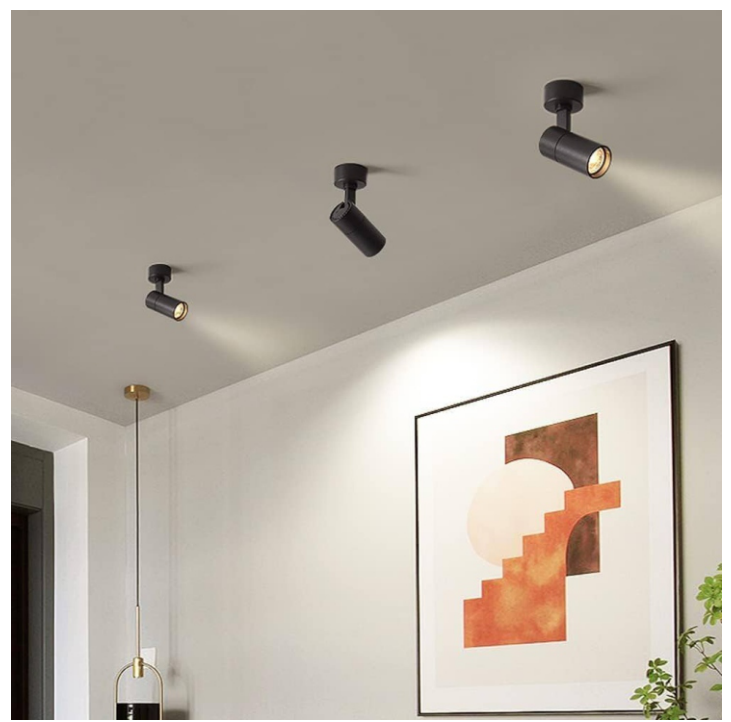

LED COB LIGHT

PULLOUT LANSE MODEL

MODEL	WATT	BODY COLOR	REFLECTOR	BEAM ANGLE	DIMENSION	CUT OUT
TLCOB-254	12W	BK/WH	-	36°	120X50MM	-
TLCOB-254	20W	BK/WH	-	36°	160X65MM	-
TLCOB-254	30W-300MA	BK/WH	-	36°	180X75MM	-

WALL HEAVY

MODEL	WATT	BODY COLOR	REFLECTOR	BEAM ANGLE	DIMENSION	CUT OUT
TLCOB-256	12-15W	BK/WH	-	36°	120X50MM	-
TLCOB-256	20-24W	BK/WH	-	36°	160X65MM	-
TLCOB-256	30W-36W	BK/WH	-	36°	180X75MM	-
TLCOB-256	40-45W	BK/WH	-	36°	90X145MM	-