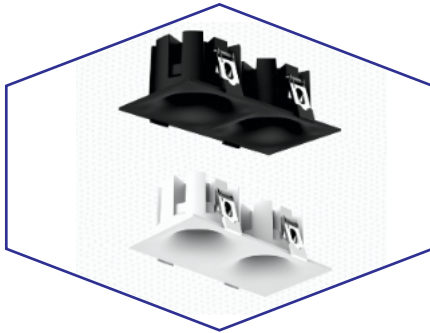

ATOM DUAL COB

MODEL	WATT	BODY COLOR	REFLECTOR	BEAM ANGLE	DIMENSION	CUT OUT
TLCOB-035	2X7W	WH/BK	-	36°	H-46MM, O-122*65MM	113*55MM
TLCOB-035	2X15W	WH/BK	-	36°	H-52MM, O-162*85MM	153*75MM