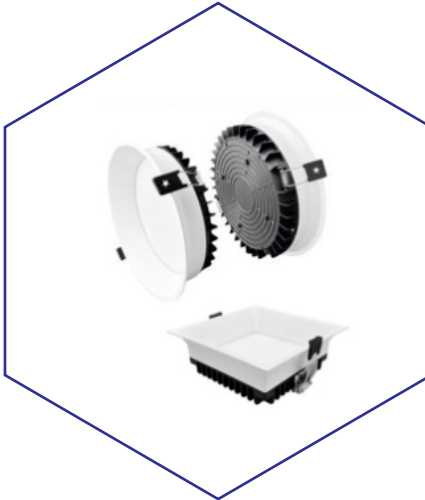

LED COB LIGHT

DEEP DOWNLITE

MODEL	WATT	BODY COLOR	REFLECTOR	BEAM ANGLE	DIMENSION	CUT OUT
TLCOB-201	12W R	BK/WH	-	36°	120MM	115MM
TLCOB-201	18W R	BK/WH	-	36°	155MM	145MM
TLCOB-201	24W R	BK/WH	-	36°	175MM	165MM
TLCOB-201	12W SQ	BK/WH	-	36°	110X110MM	105MM
TLCOB-201	18W SQ	BK/WH	-	36°	145X145MM	135MM
TLCOB-201	24W SQ	BK/WH	-	36°	170X170MM	160MM