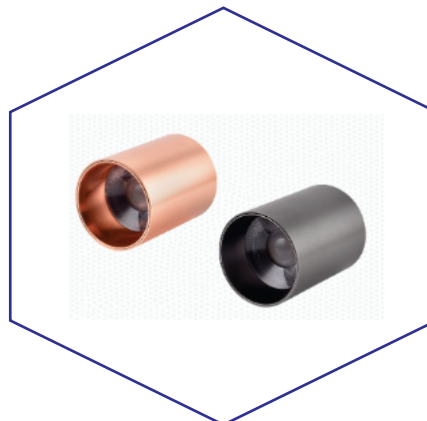

SHINE PREMIUM CYLINDER

MODEL	WATT	BODY COLOR	REFLECTOR	BEAM ANGLE	DIMENSION	CUT OUT
TLCYL-108	7W	ROSE GOLD/GUN METAL	-	36°	D55MM H70MM	-
TLCYL-108	12W	ROSE GOLD/GUN METAL	-	36°	D64MM H85MM	-
TLCYL-108	18W	ROSE GOLD/GUN METAL	-	36°	D74MM H100MM	-