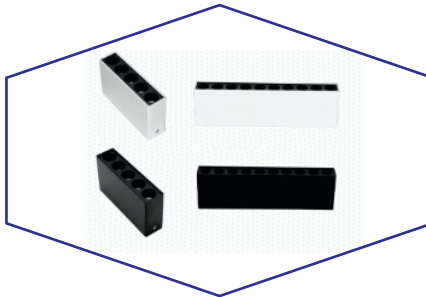

AQSA PRO SF LINEA

MODEL	WATT	BODY COLOR	REFLECTOR	BEAM ANGLE	DIMENSION	CUT OUT
TLCOB-302	10W	WH/BK	-	36°	L-138MM,W-78MM, H35-MM	-
TLCOB-302	20W	WH/BK	-	36°	L-270MM,W-78MM H35MM	-