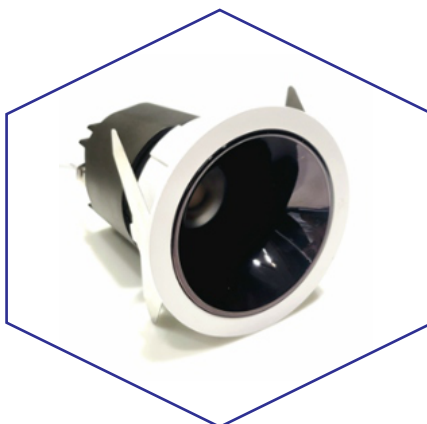

GUCCI COB (ALUMINUM RING)

MODEL	WATT	BODY COLOR	REFLECTOR	BEAM ANGLE	DIMENSION	CUT OUT
TLCOB-017	7W	BLACK/WHITE	ROSE GOLD/ SATIN BLACK	36°	62 MM	55MM
TLCOB-017	12W	BLACK/WHITE	ROSE GOLD/ SATIN BLACK	36°	90 MM	75MM
TLCOB-017	18W	BLACK/WHITE	ROSE GOLD/ SATIN BLACK	36°	110 MM	95MM