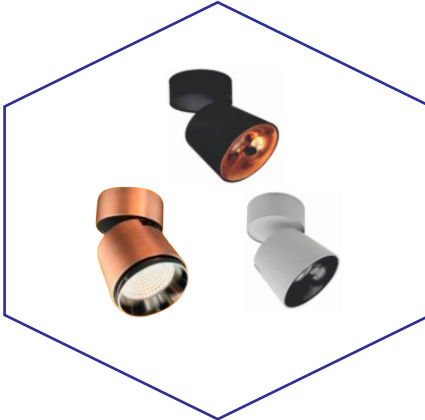

LED CYLINDER LIGHT

GALAXY 360 SF MOVABLE CYLINDER

MODEL	WATT	BODY COLOR	REFLECTOR	BEAM ANGLE	DIMENSION	CUT OUT
TLCYL-101	7W	BLACK/WHITE	-	24°	63X78MM	-
TLCYL-101	12W	BLACK/WHITE	-	24°	78X95MM	-
TLCYL-101	18W	BLACK/WHITE	-	24°	88X105MM	-