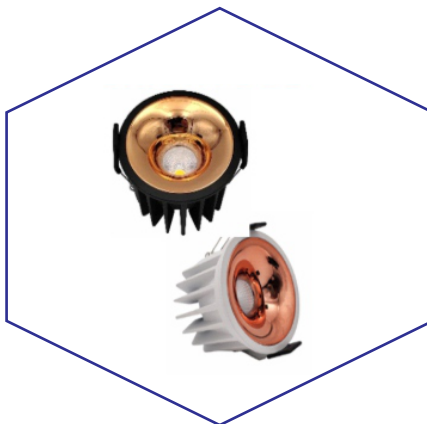

IIIUMINATING INNOVATION

UNVEILING A SPECTRUM

LED POSSIBILITIES

LED COB LIGHT

FLAME PRO COB

MODEL	WATT	BODY COLOR	REFLECTOR	BEAM ANGLE	DIMENSION	CUT OUT
TLCOB-001	3W	BLK/EH/ST/RG	-	24°	38X28MM	28MM
TLCOB-001	7W	BLACK/WHITE	-	24°	63X61MM	65MM
TLCOB-001	12W	BLACK/WHITE	-	36°	82X79MM	75MM
TLCOB-001	18W	BLACK/WHITE	-	36°	90X88MM	85MM
TLCOB-001	30W	BLACK/WHITE	-	36°	140X100MM	135MM
TLCOB-001	50W	BLACK/WHITE	-	60°	140X110MM	135MM
TLCOB-001	12WSQ	BLACK/WHITE	-	36°	85X85X62MM	75X75MM
TLCOB-001	2*12WSQ	BLACK/WHITE	-	36°	163X85X62MM	155X75MM