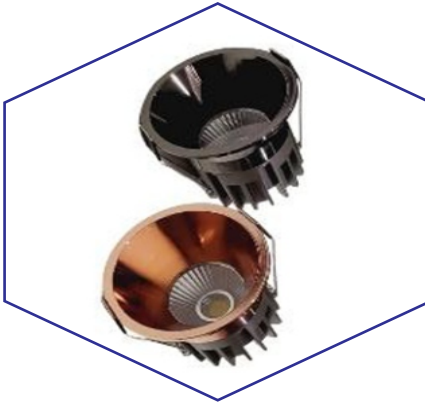

LED COB LIGHT

MARVEL COB

MODEL	WATT	BODY COLOR	REFLECTOR	BEAM ANGLE	DIMENSION	CUT OUT
TLCOB-004	12W	METALLIC ROSE GOLD METALLIC SETIN BLK	-	36°	85X70MM	75MM