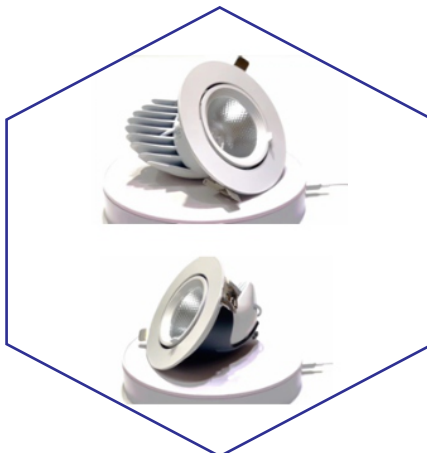

LED COB LIGHT

SPECTRUM PRO COB

MODEL	WATT	BODY COLOR	REFLECTOR	BEAM ANGLE	DIMENSION	CUT OUT
TLCOB-018	7W	BLACK/WHITE	WH/BK/GM/RG/SILVER	36°	D-65MM,H-78MM	55MM
TLCOB-018	12W	BLACK/WHITE	WH/BK/GM/RG/SILVER	36°	D-82MM,H-96MM	75MM
TLCOB-018	18W	BLACK/WHITE	WH/BK/GM/RG/SILVER	36°	D-105MM,H-121MM	95MM
TLCOB-018	12W	BLACK/WHITE	WH/BK/GM/RG/SILVER	36°	D-108MM,H-96MM	75MM

SPECTRO PRIME COB

MODEL	WATT	BODY COLOR	REFLECTOR	BEAM ANGLE	DIMENSION	CUT OUT
TLCOB-019	15W	BLACK/WHITE	-	36°	D-8MM,H-72MM	75MM

TRIMLESS DETACHABLE COB

MODEL	WATT	BODY COLOR	REFLECTOR	BEAM ANGLE	DIMENSION	CUT OUT
TLCOB-020	7W	BLACK/WHITE	-	36°	H-75MM	40MM
TLCOB-020	12W	BLACK/WHITE	-	36°	96X88MM	75MM