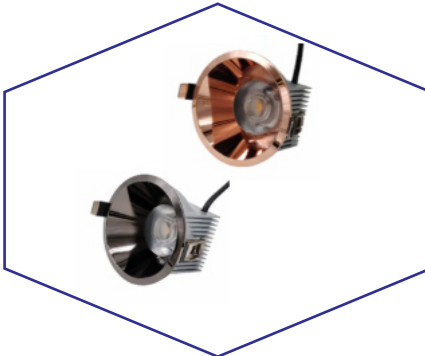

SPARKLE COB

MODEL	WATT	BODY COLOR	REFLECTOR	BEAM ANGLE	DIMENSION	CUT OUT
TLCOB-005	12W	METALLIC ROSE GOLD METALLIC SETIN BLK	-	36°	80X45MM	75MM