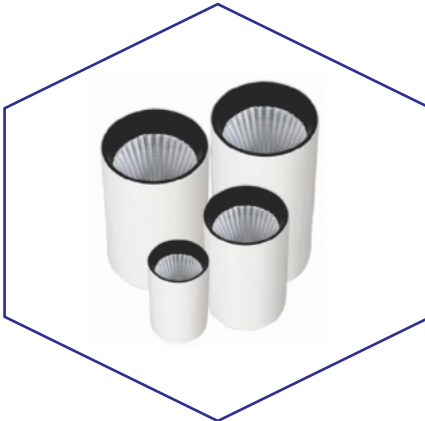

HEAVY SURFACE CYLINDER

MODEL	WATT	BODY COLOR	REFLECTOR	BEAM ANGLE	DIMENSION	CUT OUT
TLCYL-102	12-15W	BLACK/WHITE	-	36°	55X125MM	-
TLCYL-102	20-24W	BLACK/WHITE	-	36°	75X135MM	-
TLCYL-102	36-36W	BLACK/WHITE	-	36°	90X145MM	-
TLCYL-102	50W	BLACK/WHITE	-	36°	90X145MM	-