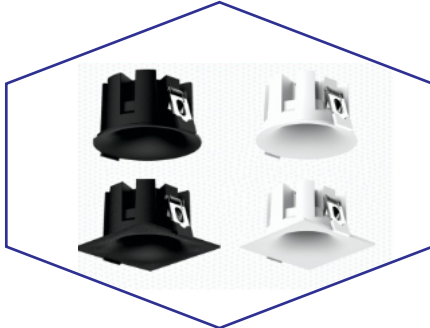

LED COB LIGHT

ATOM SQUARE COB

MODEL	WATT	BODY COLOR	REFLECTOR	BEAM ANGLE	DIMENSION	CUT OUT
TLCOB-035	7W	WH/BK	-	36°	H-46MM, OUTER-65*65MM	55MM
TLCOB-035	15W	WH/BK	-	36°	H-52MM, OUTER-85*85MM	75MM