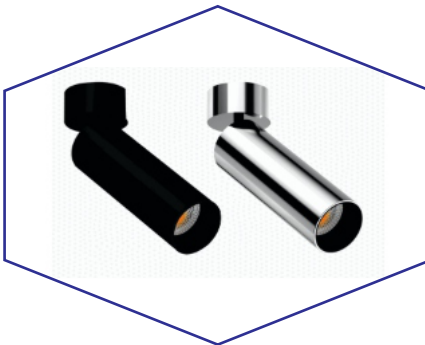

SHINE WALL LIGHT

MODEL	WATT	BODY COLOR	REFLECTOR	BEAM ANGLE	DIMENSION	CUT OUT
TLCOB-254	7W	BK/GREY	BK	36°	L-90MM,D-32MM	-
TLCOB-254	15W	BK/GREY	BK	36°	L-110MM,D-42MM	-