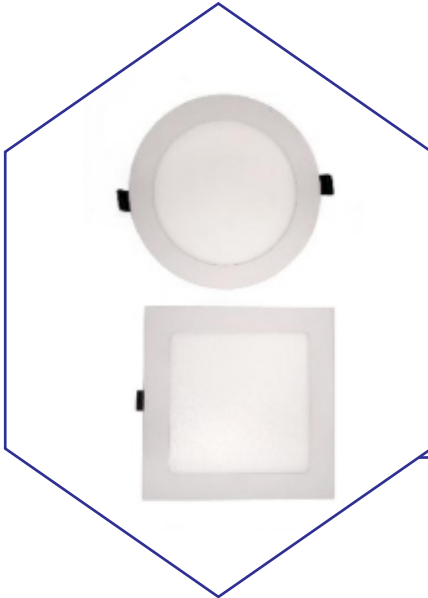

LED COB LIGHT

SLIM PANEL

MODEL	WATT	BODY COLOR	REFLECTOR	BEAM ANGLE	DIMENSION	CUT OUT
TLDDL-206	3W	BK/WH	-	36°	90MM	70MM
TLDDL-206	6W	BK/WH	-	36°	120MM	105MM
TLDDL-206	9W	BK/WH	-	36°	145MM	130MM
TLDDL-206	12W	BK/WH	-	36°	170MM	150MM
TLDDL-206	15W	BK/WH	-	36°	190MM	180MM
TLDDL-206	18W	BK/WH	-	36°	225MM	210MM
TLDDL-206	24W	BK/WH	-	36°	300MM	285MM