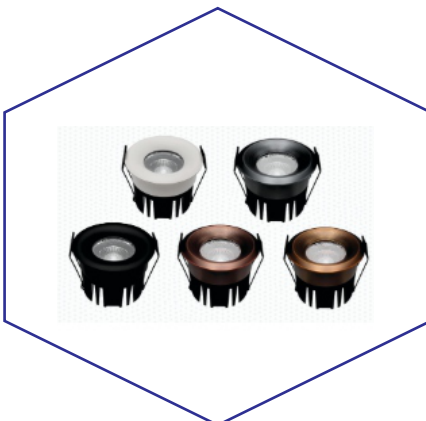

MATRIX COB

MODEL	WATT	BODY COLOR	REFLECTOR	BEAM ANGLE	DIMENSION	CUT OUT
TLCOB-014	12W	WH/BK/GREY/BRONZE/BRUSH COPPER	-	36°	D68MM H36MM	60MM
TLCOB-014	15W	WH/BK/GREY/BRONZE/BRUSH COPPER	-	36°	D83MM H42MM	75MM
TLCOB-014	20W	WH/BK/GREY/BRONZE/BRUSH COPPER	-	36°	D93MM H45MM	85MM