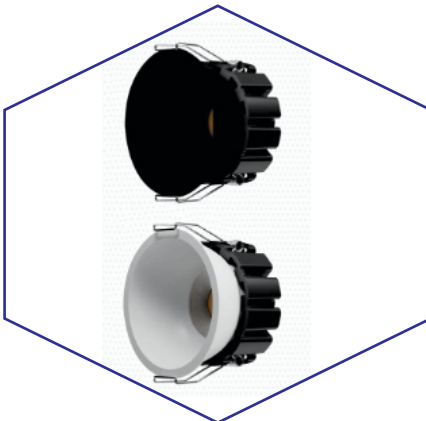

SWISS DETACHABLE

MODEL	WATT	BODY COLOR	REFLECTOR	BEAM ANGLE	DIMENSION	CUT OUT
TLCOB-009	7W	WH/BK	GM/BK	38°	H-83MM, OUTER-40MM	35MM
TLCOB-009	12W	WH/BK	GM/BK	38°	H-90MM, OUTER-60MM	55MM

PENCIL COB

MODEL	WATT	BODY COLOR	REFLECTOR	BEAM ANGLE	DIMENSION	CUT OUT
TLCOB-010	12W	WH/BK	-	38°	60X80MM	50MM

FLORA COB

MODEL	WATT	BODY COLOR	REFLECTOR	BEAM ANGLE	DIMENSION	CUT OUT
TLCOB-011	12W	WH/BK	-	38°	H-63MM, OUTER-80MM	75MM
TLCOB-011	15W	WH/BK	-	38°	H-60MM, D-82M	75MM

LED COB LIGHT

PLUTO COB

MODEL	WATT	BODY COLOR	REFLECTOR	BEAM ANGLE	DIMENSION	CUT OUT
TLCOB-012	3W	WH/BK/BRONZE/GREY/BRUCH COPPER	-	36°	D-70MM,H-73MM	65MM
TLCOB-012	7W	WH/BK/BRONZE/GREY/BRUCH COPPER	-	36°	D-80MM,H-46MM	75MM
TLCOB-012	12W	WH/BK/BRONZE/GREY/BRUCH COPPER	-	36°	D-90MM,H-54MM	85MM
TLCOB-012	18W	WH/BK/BRONZE/GREY/BRUCH COPPER	-	36°	63X43MM	66MM
TLCOB-012	30W	WH/BK/BRONZE/GREY/BRUCH COPPER	-	36°	80X44MM	75MM
TLCOB-012	50W	WH/BK/BRONZE/GREY/BRUCH COPPER	-	36°	94X51MM	85MM