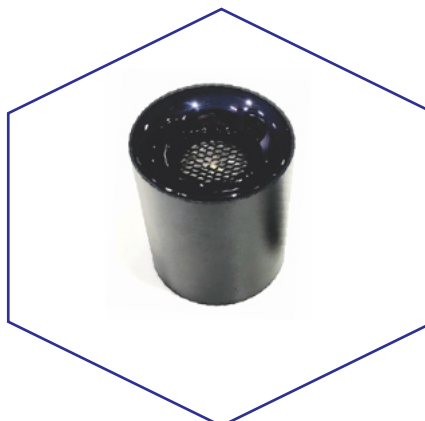

CAMRY SURFACE CYLINDER (LENS+HONEY COMB)

MODEL	WATT	BODY COLOR	REFLECTOR	BEAM ANGLE	DIMENSION	CUT OUT
TLCYL-104	7W	BLACK/WHITE	-	36°	55X70MM	-
TLCYL-104	12W	BLACK/WHITE	-	36°	88X60MM	-
TLCYL-104	18W	BLACK/WHITE	-	36°	98X65MM	-