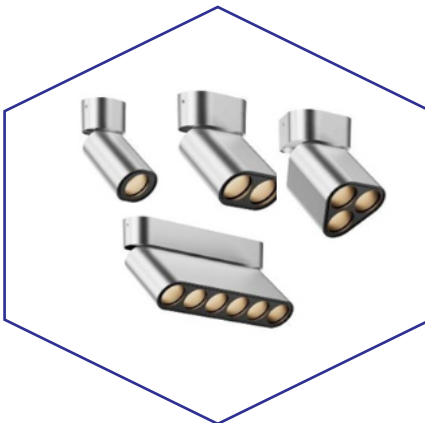

GLANZA COB

MODEL	WATT	BODY COLOR	REFLECTOR	BEAM ANGLE	DIMENSION	CUT OUT
TLCOB-034	10W	METAL GREY	-	36°	L-47MM,W-37MM H-117MM	-
TLCOB-034	15W	METAL GREY	-	36°	L-57MM,W-37MM H-117MM	-
TLCOB-034	18W	METAL GREY	-	36°	L-67MM,W-63MM H-177MM	-
TLCOB-034	35W	METAL GREY	-	36°	L-187MM,W-37MM H-117MM	-