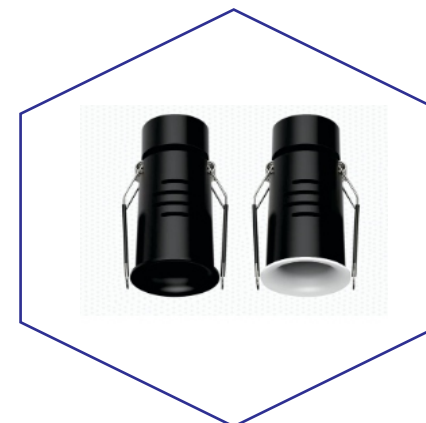

SLIMO ECO COB

MODEL	WATT	BODY COLOR	REFLECTOR	BEAM ANGLE	DIMENSION	CUT OUT
TLCOB-031	5W	BLACK/WHITE	-	36°	H-80MM,D-35MM	30MM
TLCOB-031	10W	BLACK/WHITE	-	36°	H-96MM,D-45MM	40MM